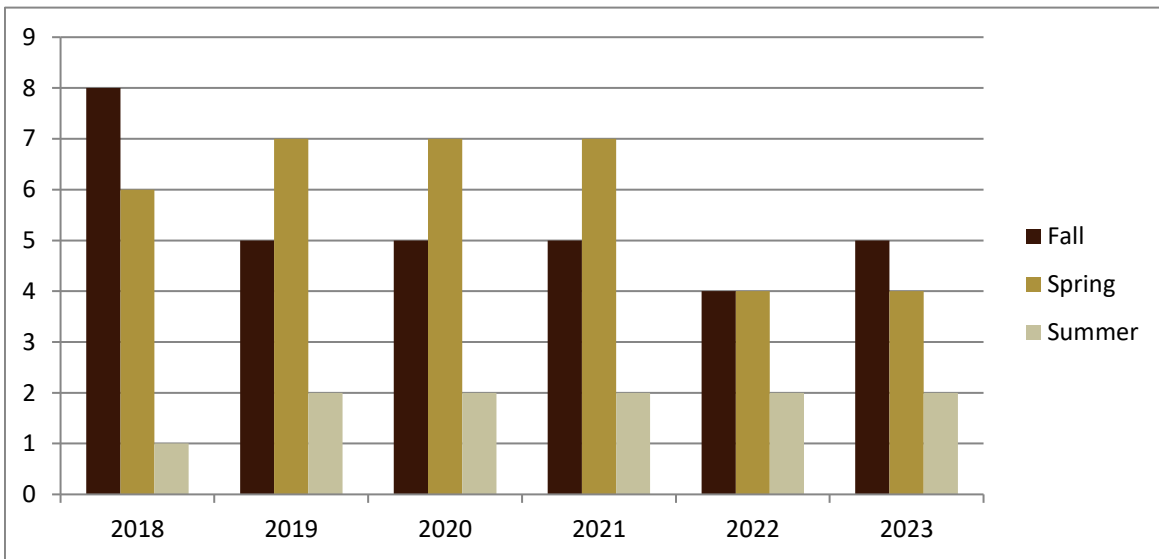

## Course Data

Academic Years 2018 to 2023

Enrolled by Term						
	2018	2019	2020	2021	2022	2023
Fall	177	124	118	103	95	120
Spring	133	176	135	162	88	102
Summer	28	38	39	53	35	40
<b>Grand Total</b>	<b>338</b>	<b>338</b>	<b>292</b>	<b>318</b>	<b>218</b>	<b>262</b>

## Course Data

Academic Years 2018 to 2023

Courses by Term						
	2018	2019	2020	2021	2022	2023
Fall	8	5	5	5	4	5
Spring	6	7	7	7	4	4
Summer	1	2	2	2	2	2
<b>Grand Total</b>	<b>15</b>	<b>14</b>	<b>14</b>	<b>14</b>	<b>10</b>	<b>11</b>